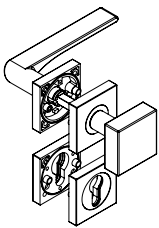

LEAF LIGHT SQUARE by sieger design
 Velvet gray, cashmere gray, graphite black
 screw-on rose

GRIFFWERK door lever handle suitable for home and commercial use, tested and certified to DIN EN 1906

- Lever handle swivel-mounted on two-part rose with integrated retaining mechanism
- Concealed mounting of rose on door leaf
- Slide bearing for durable, smooth, silent and maintenance-free operation
- Attached with M4 screws
- Concealed grub screw inserted from below and secured with thread lock
- 8mm square spindle
- Built-in lever handle with no visible screws/fixing or removal holes in the visible surface
- Lever handle also suitable for security fittings, glass door locks and window handles
- Standard door thickness: 38-45mm
- **Classification 4|7|-|0|4|0|B**

LEAF LIGHT Schraub eckig,
 Ausführung: BB
 LEAF LIGHT screw rose square,
 Option: BB

LEAF LIGHT Schraub eckig,
 Ausführung: PZ
 LEAF LIGHT screw rose square,
 Option: PZ

LEAF LIGHT Schraub eckig,
 Ausführung: WC
 LEAF LIGHT screw rose square,
 Option: WC

LEAF LIGHT Schraub eckig,
 Ausführungen: PZ mit Knopf Square
 LEAF LIGHT screw rose square,
 Option: PZ with knob square

LEAF LIGHT Schraub Wechselgarnitur eckig
 Ausführungen: PZ, RZ
 mit Knopf Square
 LEAF LIGHT screw rose change square
 set Options: PZ, RZ
 with knob square

Buntbart BB eckig
 key hole square

Profilzylinder PZ eckig
 euro profile square

Standard WC
 Rosette eckig
 WC/bath standard
 Rose square

* Weitere Kombinationsmöglichkeiten entnehmen Sie dem jeweiligen Datenblatt.
 * Please see the data sheet for further combinations.