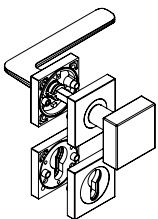

REMOTE SQUARE

Velvet gray, cashmere gray, graphite black,
screw-on rose

GRIFFWERK door lever handle suitable for home and commercial use, tested and certified to DIN EN 1906

- Lever handle swivel-mounted on two-part rose with integrated retaining mechanism
- Concealed mounting of rose on door leaf
- Slide bearing for durable, smooth, silent and maintenance-free operation
- Attached with M4 screws
- Concealed grub screw inserted from below and secured with thread lock
- 8mm square spindle
- Built-in lever handle with no visible screws/fixing or removal holes in the visible surface
- Lever handle also suitable for security fittings, glass door locks and window handles
- Standard door thickness: 38-45mm
- **Classification 4|7|-|0|0|4|0|B**

REMOTE Schraub eckig,
Ausführung: BB
AVUS screw rose square,
Option: BB

REMOTE Schraub eckig,
Ausführung: PZ
AVUS screw rose square,
Option: PZ

REMOTE Schraub eckig,
Ausführung: WC
AVUS screw rose square,
Option: WC

REMOTE Schraub eckig,
Ausführungen: PZ mit Knopf Square
AVUS screw rose square,
Option: PZ with knob square

REMOTE Schraub Wechselgarnitur eckig
Ausführungen: PZ, RZ
mit Knopf Square
REMOTE screw rose change square
set Options: PZ, RZ
with knob square

Buntbart BB eckig
key hole square

Profilzylinder PZ eckig
euro profile square

Standard WC
Rosette eckig
WC/bath standard
Rose square